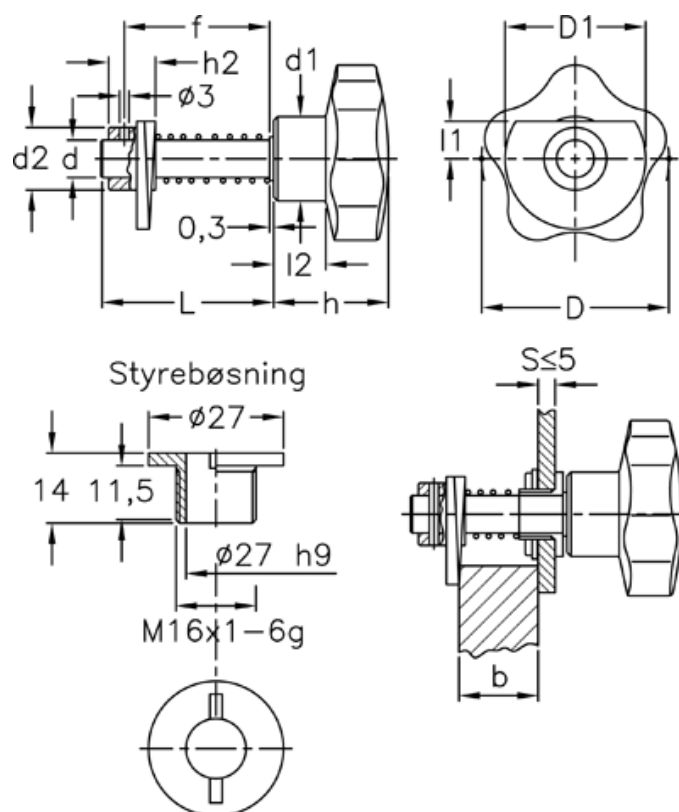

Article number: 2310068552

Description: E+G Latch-type knob  
VCK.362/70-3+G-S

## Measures

D = 70

d = 12

D1 = 45

d1 = 30

d2 = 20

f = S + b + 11 mm

h = 44

h2 = 15

Hole size = 16 H9

L = 64

l1 = 12

l2 = 20

S+b door thickness S=5 mm = 30-46,5